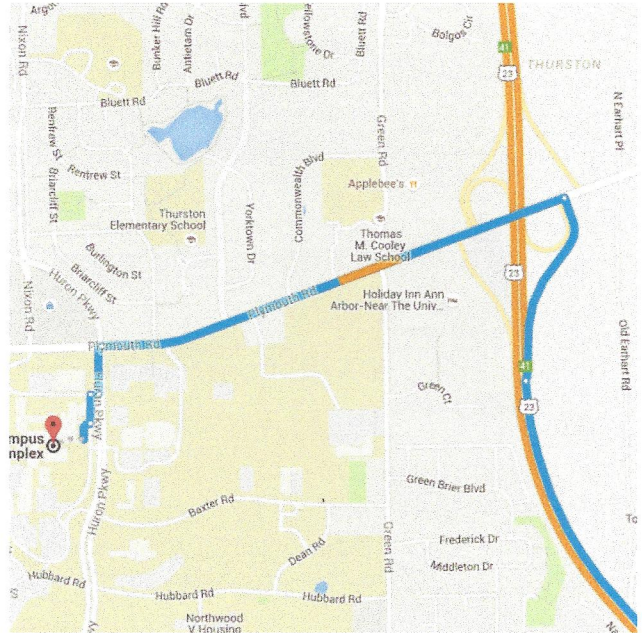

Hampton Inn Ann Arbor South to North Campus Research Complex

Drive 11.3 miles, 15 min

Map data ©2015 Google 2 mi

Hampton Inn Ann Arbor South

925 Victors Way, Ann Arbor, MI 48108

Get on I-94 E

- ↑ 1. Head west on Victors Way toward Boardwalk Dr
3 min (0.7 mi)
- ↶ 2. Use the right lane to turn left onto S State St
0.3 mi
- ↑ 3. Use the right lane to merge onto I-94 E via the ramp to Detroit
0.2 mi

Continue on I-94 E. Take US-23 N to Plymouth Rd in Ann Arbor charter Township. Take exit 41 from US-23 N

- 9 min (9.3 mi)
- 4. Merge onto I-94 E
- 2.6 mi
- 5. Take exit 180A-180B to merge onto US-23 N
- 6.4 mi
- 6. Take exit 41 for Plymouth Rd
- 0.4 mi

Continue on Plymouth Rd to your destination in Ann Arbor

- 4 min (1.3 mi)
- 7. Use the left 2 lanes to turn left onto Plymouth Rd
- 1.0 mi
- 8. Turn left onto Huron Pkwy
- 0.1 mi
- 9. Turn right
- 89 ft
- 10. Turn left
- 322 ft
- 11. Turn right
- 217 ft