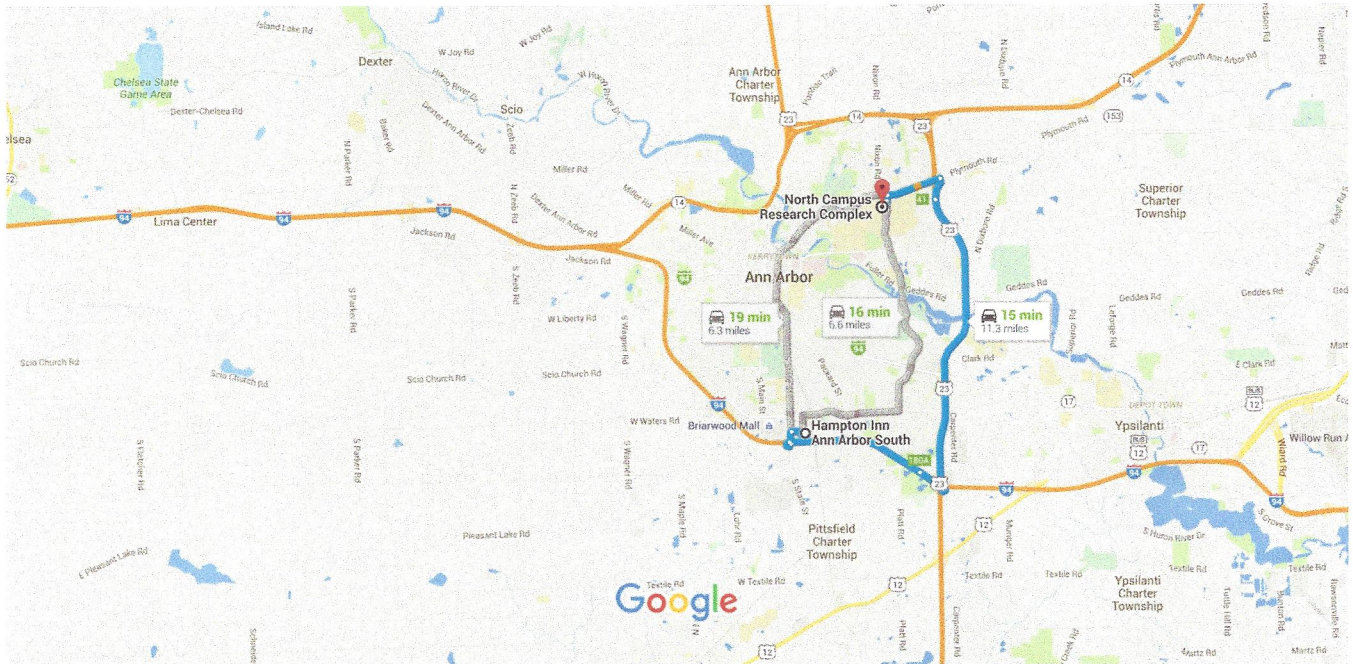

Hampton Inn Ann Arbor South to North Campus Research Complex

Drive 11.3 miles, 15 min

Map data ©2015 Google 2 mi

Hampton Inn Ann Arbor South

925 Victors Way, Ann Arbor, MI 48108

Get on I-94 E

- ↑ 1. Head west on Victors Way toward Boardwalk Dr
3 min (0.7 mi)
- ↶ 2. Use the right lane to turn left onto S State St
0.3 mi
- ↑ 3. Use the right lane to merge onto I-94 E via the ramp to Detroit
0.2 mi

Continue on I-94 E. Take US-23 N to Plymouth Rd in Ann Arbor charter Township. Take exit 41 from US-23 N

- 9 min (9.3 mi)
- 4. Merge onto I-94 E
- 2.6 mi
- 5. Take exit 180A-180B to merge onto US-23 N
- 6.4 mi
- 6. Take exit 41 for Plymouth Rd
- 0.4 mi

Continue on Plymouth Rd to your destination in Ann Arbor

- 4 min (1.3 mi)
- 7. Use the left 2 lanes to turn left onto Plymouth Rd
- 1.0 mi
- 8. Turn left onto Huron Pkwy
- 0.1 mi
- 9. Turn right
- 89 ft
- 10. Turn left
- 322 ft
- 11. Turn right
- 217 ft