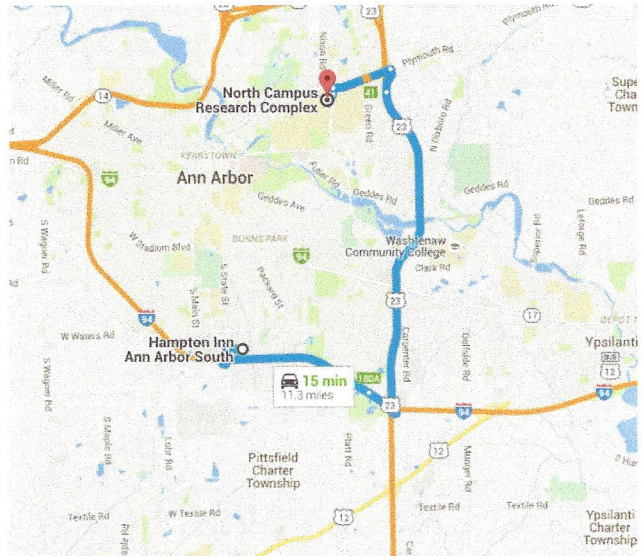

Hampton Inn Ann Arbor South to North Campus Research Complex

Drive 11.3 miles, 15 min

Map data ©2015 Google 2 mi

Hampton Inn Ann Arbor South

925 Victors Way, Ann Arbor, MI 48108

Get on I-94 E

- ↑ 1. Head west on Victors Way toward Boardwalk Dr
3 min (0.7 mi)
- ↶ 2. Use the right lane to turn left onto S State St
0.3 mi
- ↑ 3. Use the right lane to merge onto I-94 E via the ramp to Detroit
0.2 mi

Continue on I-94 E. Take US-23 N to Plymouth Rd in Ann Arbor charter Township. Take exit 41 from US-23 N

- 9 min (9.3 mi)
- 4. Merge onto I-94 E
- 2.6 mi
- 5. Take exit 180A-180B to merge onto US-23 N
- 6.4 mi
- 6. Take exit 41 for Plymouth Rd
- 0.4 mi

Continue on Plymouth Rd to your destination in Ann Arbor

- 4 min (1.3 mi)
- 7. Use the left 2 lanes to turn left onto Plymouth Rd
- 1.0 mi
- 8. Turn left onto Huron Pkwy
- 0.1 mi
- 9. Turn right
- 89 ft
- 10. Turn left
- 322 ft
- 11. Turn right
- 217 ft

North Campus Research Complex

2800 Plymouth Road, Ann Arbor, MI 48109

These directions are for planning purposes only. You may find that construction projects, traffic, weather, or other events may cause conditions to differ from the map results, and you should plan your route accordingly. You must obey all signs or notices regarding your route.