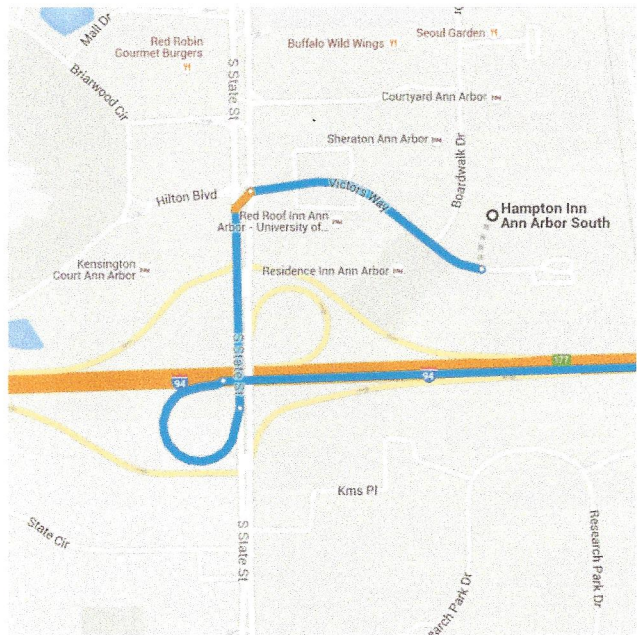

Hampton Inn Ann Arbor South to North Campus Research Complex

Drive 11.3 miles, 15 min

Map data ©2015 Google 2 mi

Hampton Inn Ann Arbor South

925 Victors Way, Ann Arbor, MI 48108

Get on I-94 E

- ↑ 1. Head west on Victors Way toward Boardwalk Dr
3 min (0.7 mi)
- ↶ 2. Use the right lane to turn left onto S State St
0.3 mi
- ↑ 3. Use the right lane to merge onto I-94 E via the ramp to Detroit
0.2 mi

Continue on I-94 E. Take US-23 N to Plymouth Rd in Ann Arbor charter Township. Take exit 41 from US-23 N

- 9 min (9.3 mi)
- 4. Merge onto I-94 E
- 2.6 mi
- 5. Take exit 180A-180B to merge onto US-23 N
- 6.4 mi
- 6. Take exit 41 for Plymouth Rd
- 0.4 mi

Continue on Plymouth Rd to your destination in Ann Arbor

- 4 min (1.3 mi)
- 7. Use the left 2 lanes to turn left onto Plymouth Rd
- 1.0 mi
- 8. Turn left onto Huron Pkwy
- 0.1 mi
- 9. Turn right
- 89 ft
- 10. Turn left
- 322 ft
- 11. Turn right
- 217 ft